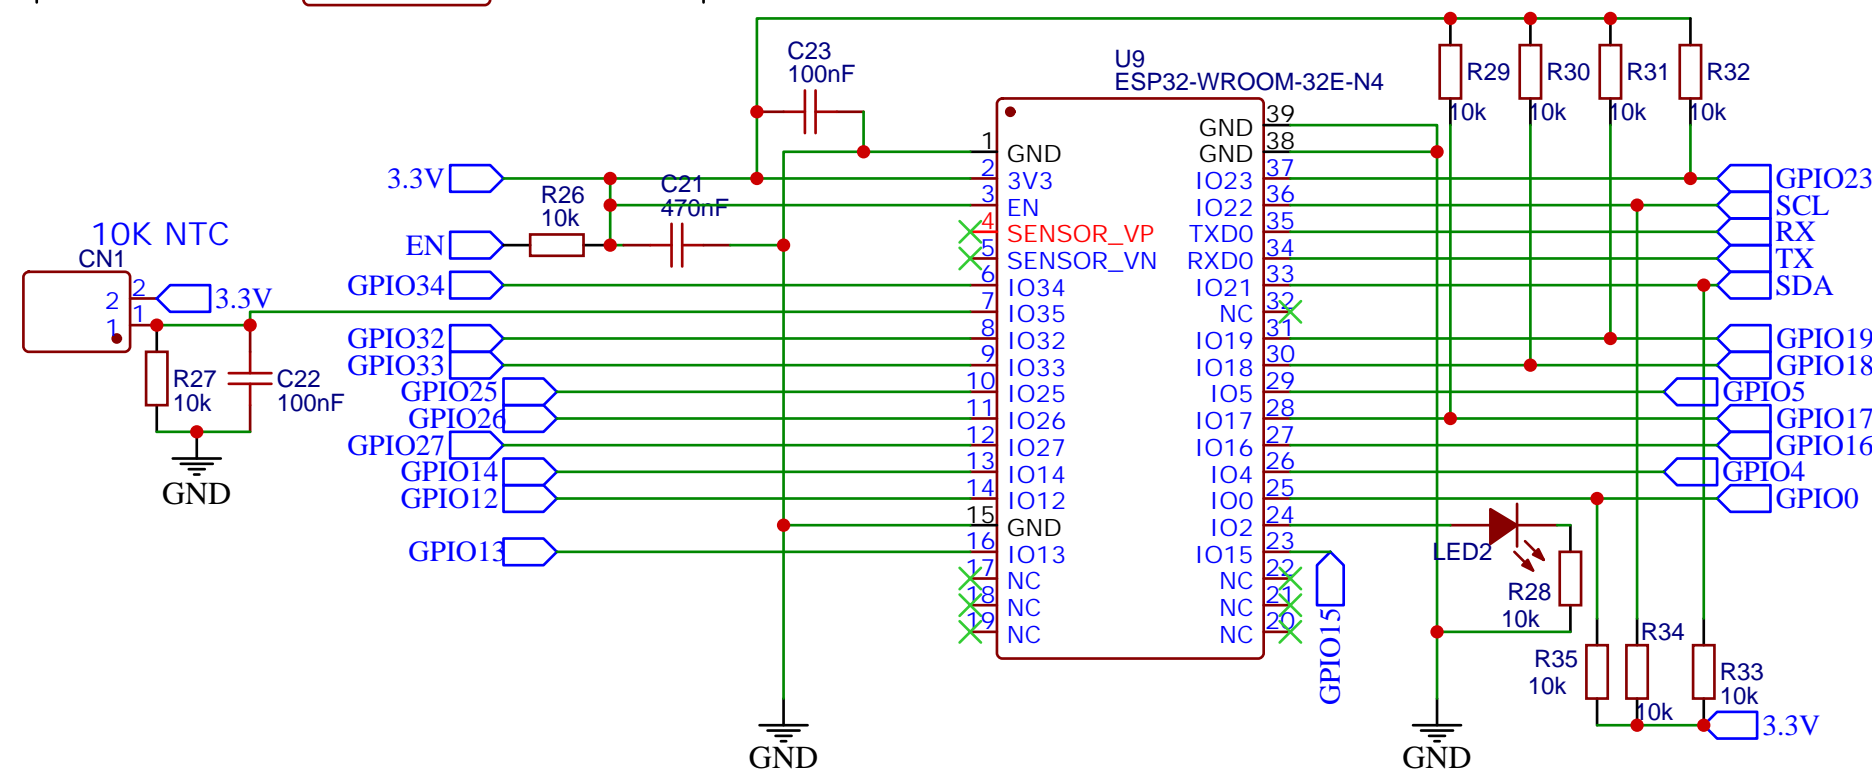

Vin to ADS 1015
R3 & 4 placed close to IR2104

TITLE: Powerstage		REV: 1.0
Company:		Sheet: 1/1
Date: 2023-08-14	Drawn By: Dieter Hamer	

TITLE: MCU		REV: 1.0
Company:		Sheet: 1/1
Date: 2023-08-14	Drawn By: Dieter Hamer	