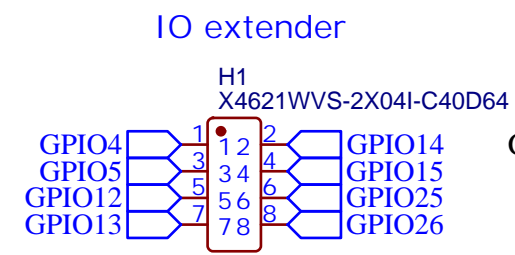

Vin to ADS 1015
R3 & 4 placed close to IR2104

TITLE: Powerstage		REV: 1.0
Company:		Sheet: 1/1
Date: 2023-08-14	Drawn By: Dieter Hamer	

TITLE: MCU		REV: 1.0
Company:		Sheet: 1/1
Date: 2023-08-14	Drawn By: Dieter Hamer	