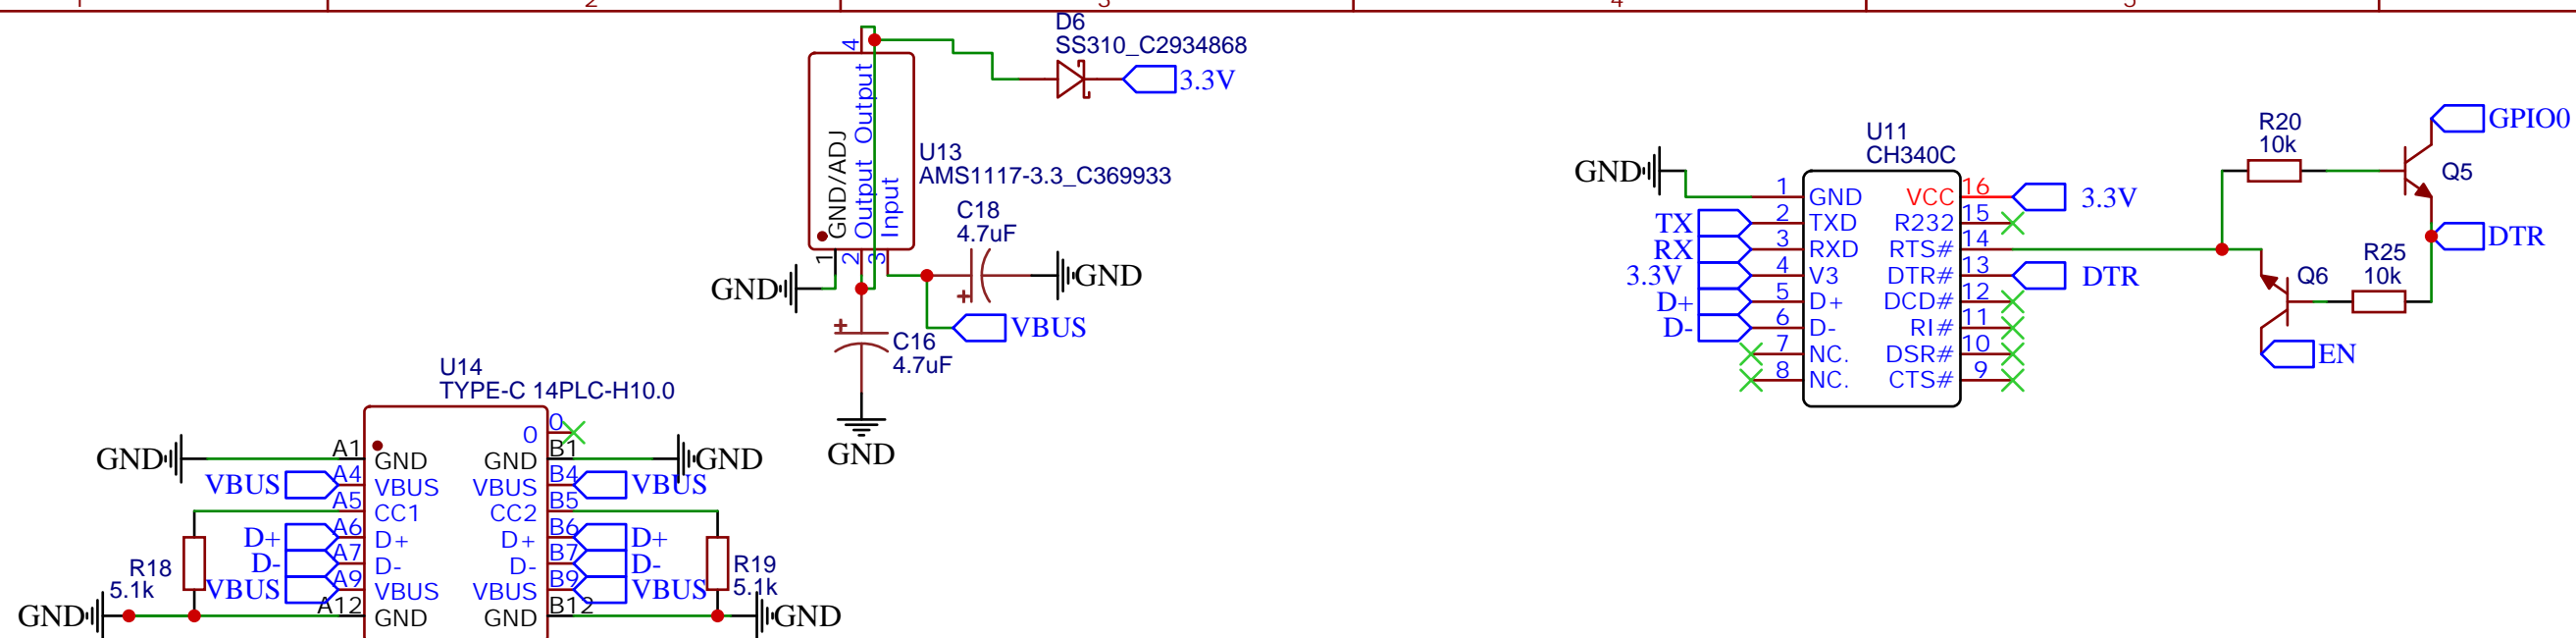

Vin to ADS 1015
R3 & 4 placed close to IR2104

TITLE: Powerstage		REV: 1.0
Company:		Sheet: 1/1
Date: 2023-08-14	Drawn By: Dieter Hamer	

TITLE: MCU		REV: 1.0
Company:		Sheet: 1/1
Date: 2023-08-14	Drawn By: Dieter Hamer	