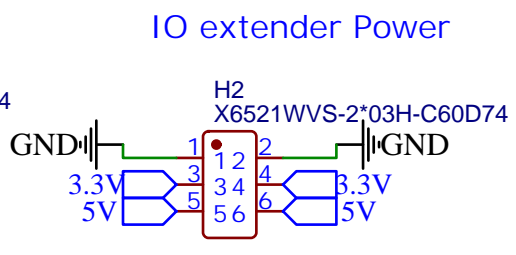

Vin to ADS 1015
R3 & 4 placed close to IR2104

TITLE: Powerstage		REV: 1.0
Company:		Sheet: 1/1
Date: 2023-08-14	Drawn By: Dieter Hamer	

TITLE: MCU		REV: 1.0
Company:		Sheet: 1/1
Date: 2023-08-14	Drawn By: Dieter Hamer	