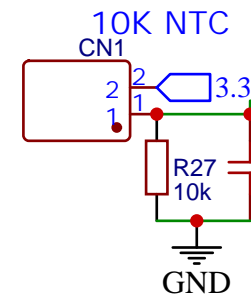

Vin to ADS 1015
R3 & 4 placed close to IR2104

TITLE: Powerstage		REV: 1.0
Company:		Sheet: 1/1
Date: 2023-08-14	Drawn By: Dieter Hamer	

TITLE: MCU		REV: 1.0
Company:		Sheet: 1/1
Date: 2023-08-14	Drawn By: Dieter Hamer	